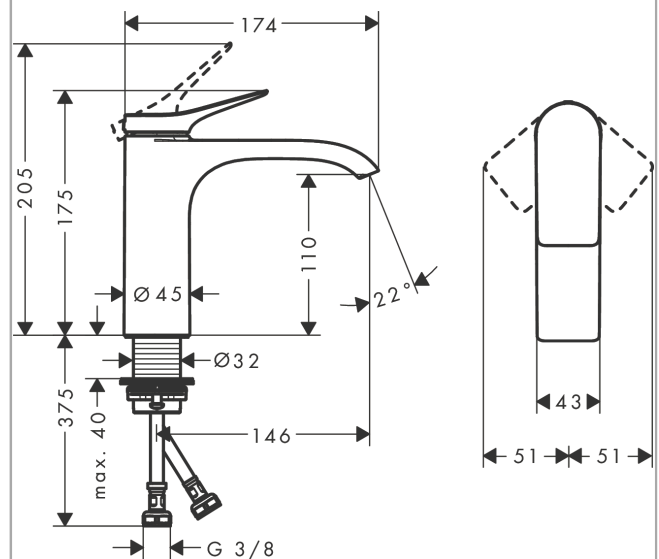

Vivenis

Single lever basin mixer 110 without waste set

Surfaces: **Chrome** Article Number: **75022000**

Description

product features

- ComfortZone 110
- projection: 146 mm
- spout height: 110 mm
- spray type: WaterfallStream
- maximum flow rate at 3 bar: 5 l/min
- ceramic cartridge
- temperature limitation adjustable
- suitable for continuous flow water heaters
- connection type: G 3/8 connections
- connection dimension: DN15

Technology

Design awards

reddot winner 2021

Certificates

Product image

Scale drawing

Flowchart

Vivenis
Single lever basin mixer 110 without waste set
 Surfaces: **Chrome** Article Number: **75022000**

Exploded Drawing

Year of production: >06/21

Vivenis

Single lever basin mixer 110 without waste set

Surfaces: **Chrome** Article Number: **75022000**

Spare part list

Year of production: >06/21

Pos.	Description	Article Number	Price	PU
1	handle	94277000	€ 57,12	1
2	screw cover	93735460	€ 8,45	1
3	escutcheon	94027000	€ 22,37	1
4	nut	93995000	€ 22,37	1
5	O-ring 35x1,5	92114000	€ 5,24	1
6	cartridge, assy	93897000	€ 70,57	1
7	seal	95008000	€ 8,45	1
8	O-ring 35x2	92604000	€ 5,24	1
9	adapter for cartridge	98750000	€ 11,31	1
10	O-Ring 30x2	98186000	€ 3,21	1
11	spray former	94275000	€ 35,94	1
12	connection hose 450 mm M8x0,75 G3/8	97206000	€ 28,20	1
13	O-ring 6,6x1,6	93019000	€ 3,21	1
14	flat seal	98749000	€ 5,24	1
15	fixing set (Ø 32)	13961000	€ 22,37	1
16	lever collar	97548000	€ 3,21	1
a	fixation extension 35 mm	13898000	€ 70,57	1