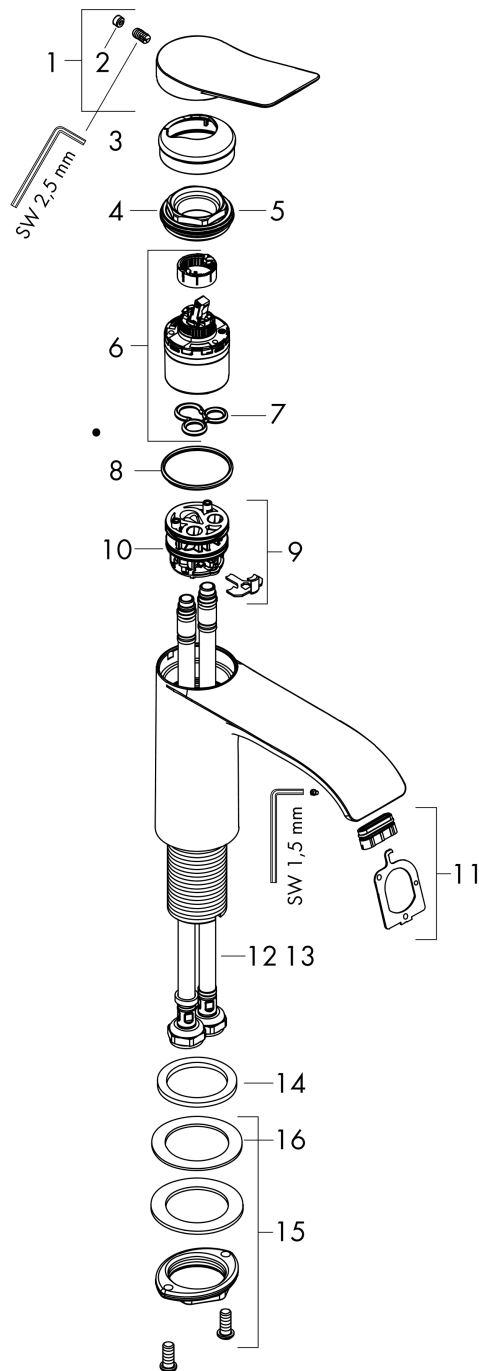

Vivenis

Single lever basin mixer 110 without waste set

Surfaces: **Chrome** Article Number: **75022000**

Description

product features

- ComfortZone 110
- projection: 146 mm
- spout height: 110 mm
- spray type: WaterfallStream
- maximum flow rate at 3 bar: 5 l/min
- ceramic cartridge
- temperature limitation adjustable
- suitable for continuous flow water heaters
- connection type: G 3/8 connections
- connection dimension: DN15

Technology

Design awards

reddot winner 2021

Certificates

Product image

Scale drawing

Flowchart

Vivenis
Single lever basin mixer 110 without waste set
 Surfaces: **Chrome** Article Number: **75022000**

Exploded Drawing

Year of production: >06/21

Vivenis

Single lever basin mixer 110 without waste set

Surfaces: **Chrome** Article Number: **75022000**

Spare part list

Year of production: >06/21

Pos.	Description	Article Number	Price	PU
1	handle	94277000	€ 57,12	1
2	screw cover	93735460	€ 8,45	1
3	escutcheon	94027000	€ 22,37	1
4	nut	93995000	€ 22,37	1
5	O-ring 35x1,5	92114000	€ 5,24	1
6	cartridge, assy	93897000	€ 70,57	1
7	seal	95008000	€ 8,45	1
8	O-ring 35x2	92604000	€ 5,24	1
9	adapter for cartridge	98750000	€ 11,31	1
10	O-Ring 30x2	98186000	€ 3,21	1
11	spray former	94275000	€ 35,94	1
12	connection hose 450 mm M8x0,75 G3/8	97206000	€ 28,20	1
13	O-ring 6,6x1,6	93019000	€ 3,21	1
14	flat seal	98749000	€ 5,24	1
15	fixing set (Ø 32)	13961000	€ 22,37	1
16	lever collar	97548000	€ 3,21	1
a	fixation extension 35 mm	13898000	€ 70,57	1