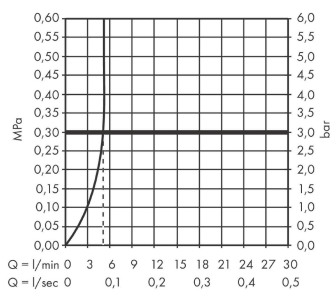

Vivenis

Single lever basin mixer 110 without waste set

Surfaces: **Chrome** Article Number: **75022000**

Description

product features

- ComfortZone 110
- projection: 146 mm
- spout height: 110 mm
- spray type: WaterfallStream
- maximum flow rate at 3 bar: 5 l/min
- ceramic cartridge
- temperature limitation adjustable
- suitable for continuous flow water heaters
- connection type: G 3/8 connections
- connection dimension: DN15

Technology

Design awards

reddot winner 2021

Certificates

Product image

Scale drawing

Flowchart

Vivenis
Single lever basin mixer 110 without waste set
 Surfaces: **Chrome** Article Number: **75022000**